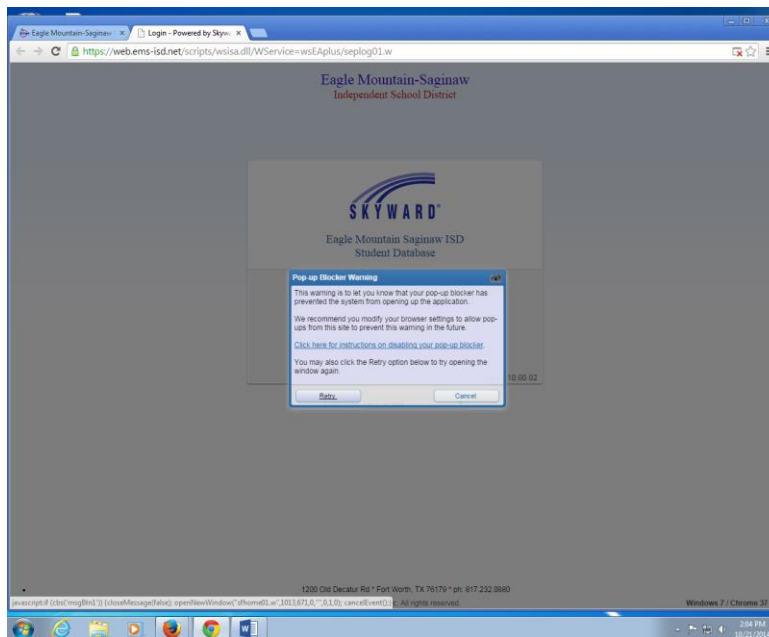

Signing in to Skyward (STUDENTS)

Check Skyward for the most up to date information on your grades, missing work and more!

- Go to EMSISD.COM
- CLICK ON Family and Student Access
- Log in with your login ID and password (login for Skyward is ID# and the password is their Date of Birth. (2 digit month, 2 digit day, 4 digit year).
- Click on “retry”

Family & Student Access

“RETRY”

For help or questions, please see Mrs. Salinas in the Computer Lab or see the front office.